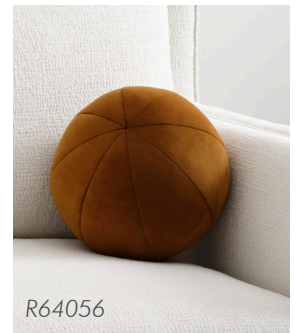

R64056

LIKE A CHERRY ON TOP: THE BALL BEARING PILLOW

This playful sphere complements the gentle curves of the Cocoon Bed perfectly. Choose from multiple fabrics and get ready for some blissful lounging.