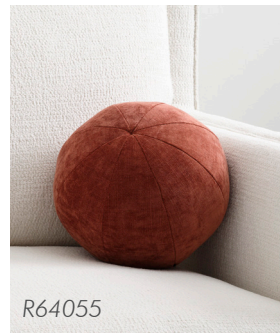

# REVELATION

Cocoon King Bed in Cuddly Cream (R23867-0011)

2024 FABRIC OPTIONS: *BEDS*

Grade A	Grade B	FABRIC OPTIONS	COCOON KING	COCOON QUEEN
Grade C	Grade D			
		Lush Tawny	R23867-0231	R23868-0231
		Vintage Tea Rose	R23867-0232	R23868-0232
		Vintage Moss	R23867-0227	R23868-0227
		Basket Sage	R23867-0233	R23868-0233
		Snuggle Vanilla	R23867-0229	R23868-0229
		Knubby Brown Rice	R23867-0065	R23868-0065
		Lux Graphite	R23867-0010	R23868-0010
		Antique Loden	R23867-0146	R23868-0146
		Cris Cross Sea Salt	R23867-0165	R23868-0165
		Lux Peacock	R23867-0009	R23868-0009
		Network Snow	R23867-0230	R23868-0230
		Hedge Green	R23867-0167	R23868-0167
		Field Snow	R23867-0228	R23868-0228
		Cuddly Cream	STOCKED R23867-0011	STOCKED R23868-0011
		Splendor Sesame	R23867-0012	R23868-0012
		Bliss Bronze	R23867-0235	R23868-0235
		Dashing Olive	R23867-0242	R23868-0242

Cocoon Queen Bed in Hedge Green (R23868-0167)

R64036

R64037

R64042

R64049

R64050

R64053

R64054

## LIKE A CHERRY ON TOP: THE BALL BEARING PILLOW

This playful sphere complements the gentle curves of the Cocoon Bed perfectly. Choose from multiple fabrics and get ready for some blissful lounging.

## THE COCOON BED

A haven of relaxation, the Cocoon Bed features a gently swooping upholstered headboard with wing-backed ends. Made of solid hardwood, the bed is fully upholstered on all sides, and padded with foam, poly fiber and cotton. The feet are beautifully finished with solid brass ferrules. This easy assembly includes headboard, footboard, two side rails and five mattress rails.